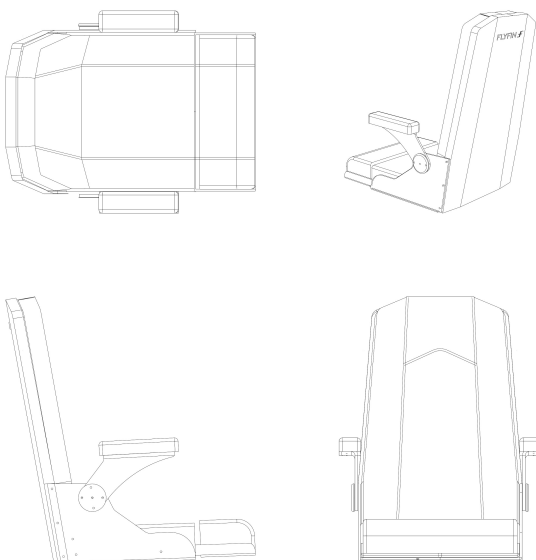

1. Standard Seat:

2100HT Standard

SKU: STD

Finish	Raw Aluminium, Nyalic if optioned
Chair	Flyfin sports with bolster
Swivel	Stainless non locking
Location	Port or Starboard
Cooler opening	H600xW500xL300mm(In the seat)
Standard on 2100HT	
Cooler not included	

8. King & Queen Storage + Suspension:

2100HT

SKU: KQSS

Finish	Satin Black, White Gloss
Chair	Flyfin sports with bolster
Rear Queen seat	Slate grey with stitching
Latch	Stainless steel, Compression
Hinges	Stainless steel recessed
Compartments	2
Note	Swing up foot rest with cushion
Location	Port or Starboard

9. King & Queen Storage Flip Up Foot rest:

2100HT

SKU: KQSF

Finish	Satin Black, White Gloss
Chair	Flyfin sports with bolster
Rear facing seat	Slate grey with stitching
Latch	Stainless steel, Compression
Hinges	Stainless steel recessed
Compartments	2
Note	Swing up foot rest with cushion
Location	Port or Starboard

10. Premium Seating upgrade

2100HT

SKU: PRSU

Chair	Flyfin Custom Captains Chair
Finish	Black, White, Gloss or texture
Arm rest	Folding
Bolster	Folding
Fabric	Select from the Flyfin premium range.
Rear Queen seat	To match fabric of front seats fabric
Note:	This option provides customers with a selection of colours and finishes.