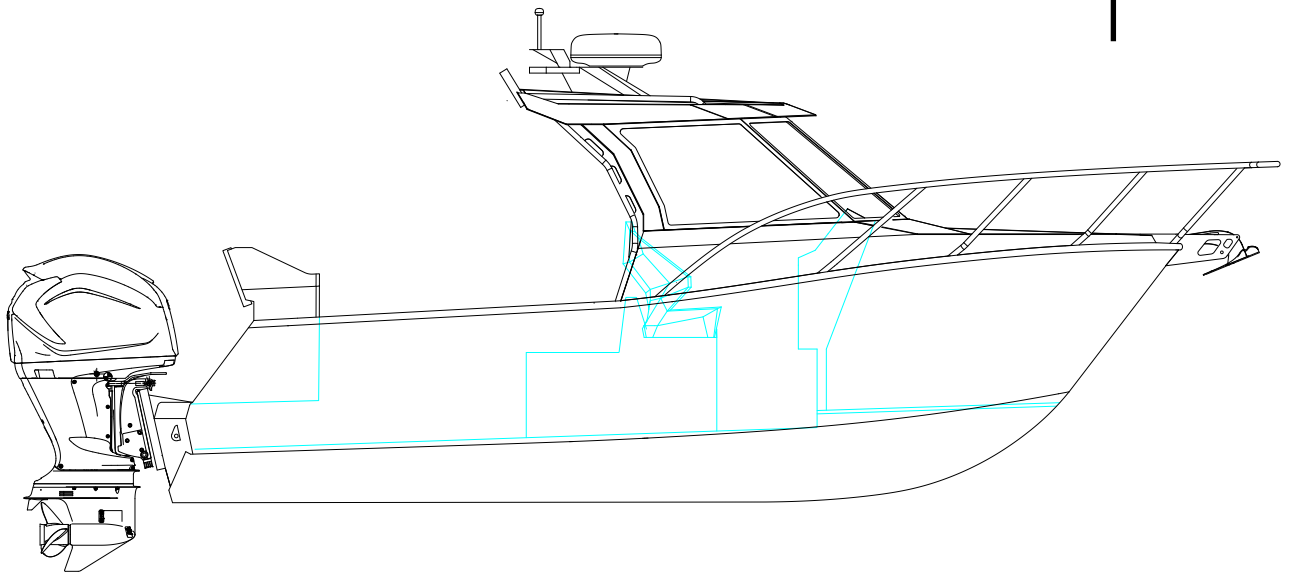

S EATING OPTIONS

2100 MODEL

Choose from various styles and configurations to suit your boating needs.

FLYFIN Boats
54 Enterprise, Papamoa
3118, New Zealand

Seat Configuration
Available for all models.

2100 Model

1. Standard Seat:

2100HT Standard

SKU: STD

Finish	Raw Aluminium, Nyalic if optioned
Chair	Flyfin sports with bolster
Swivel	Stainless non locking
Location	Port or Starboard
Cooler opening	H600xW500xL300mm(In the seat)
Standard on 2100HT	
Cooler not included	

2. Standard Seat + Storage:

2100HT

SKU: STDS

Finish	Raw Aluminium, Nyalic if optioned
Chair	Flyfin sports with bolster
Swivel	Stainless Steel non locking
Latch	Stainless steel, Compression
Hinges	Stainless steel recessed
Note:	Standard on 2100AMPH
Location	Port or Starboard

3. Standard Seat + storage + Suspension:

2100HT

SKU: STDSS

Finish	Raw Aluminium, Nyalic if optioned
Chair	Flyfin sports with bolster
Swivel	Stainless Steel non locking
Latch	Stainless steel, Compression
Hinges	Stainless steel recessed
Suspension base	Scandinavian Base, swivel & slide adjustable compression
Location	Port or Starboard