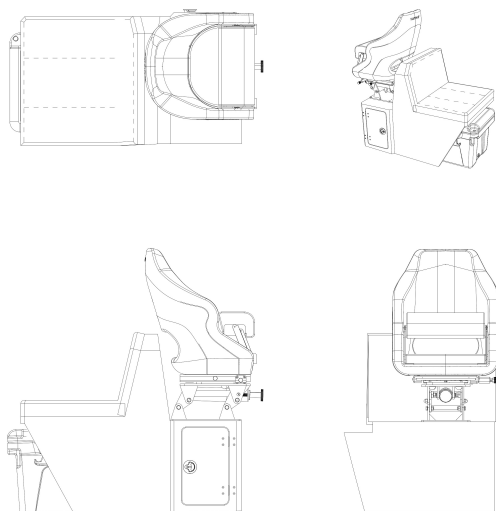

2. Standard Seat + Storage:

2100HT

SKU: STDS

Finish	Raw Aluminium, Nyalic if optioned
Chair	Flyfin sports with bolster
Swivel	Stainless Steel non locking
Latch	Stainless steel, Compression
Hinges	Stainless steel recessed
Note:	Standard on 2100AMPH
Location	Port or Starboard

4. King & Queen + Cooler:

2100HT

SKU: KQCB

Finish	Satin Black, White Gloss
Chair	Flyfin sports with bolster
Cooler opening	H420xL1040x580Wmm
Rear facing seat	Slate grey with stitching
Location	Port or Starboard
Cooler not included	

5. King & Queen + Cooler + Suspension:

2100HT

SKU: KQCBS

Finish	Satin Black, White Gloss
Chair	Flyfin sports with bolster
Cooler opening	H420xL1040x580Wmm
Rear Queen seat	Slate grey with stitching
Suspension base	Scandinavian Base, Swivel & slide Adjustable compression
Location	Port or Starboard
Cooler not included	

6. King & Queen Storage + Cooler:

2100HT

SKU: KQSCBS

Finish	Satin Black, White Gloss
Chair	Flyfin sports with bolster
Chilly bin opening	H420xL700x580Wmm
Rear Queen seat	Slate grey with stitching
Latch	Stainless steel, Compression
Hinges	Stainless steel recessed
Location	Port or Starboard
Cooler not included	