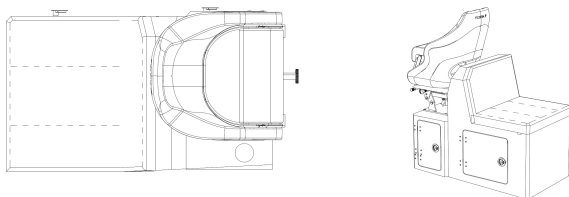

6. King & Queen Storage + Cooler:

2100HT

SKU: KQSCBS

Finish	Satin Black, White Gloss
Chair	Flyfin sports with bolster
Chilly bin opening	H420xL700x580Wmm
Rear Queen seat	Slate grey with stitching
Latch	Stainless steel, Compression
Hinges	Stainless steel recessed
Location	Port or Starboard
Cooler not included	

7. King & Queen Storage:

2100HT

SKU: KQS

Finish	Satin Black, White Gloss
Chair	Flyfin sports with bolster
Rear Queen seat	Slate grey with stitching
Latch	Stainless steel, Compression
Hinges	Stainless steel recessed
Compartments	2
Location	Port or Starboard

8. King & Queen Storage + Suspension:

2100HT

SKU: KQSS

Finish	Satin Black, White Gloss
Chair	Flyfin sports with bolster
Rear Queen seat	Slate grey with stitching
Latch	Stainless steel, Compression
Hinges	Stainless steel recessed
Compartments	2
Note	Swing up foot rest with cushion
Location	Port or Starboard