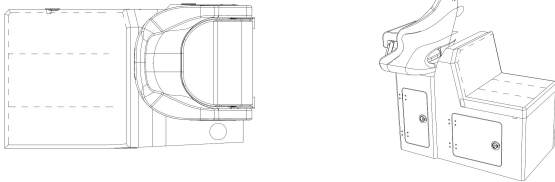

5. King & Queen + Cooler + Suspension:

2100HT

SKU: KQCBS

Finish	Satin Black, White Gloss
Chair	Flyfin sports with bolster
Cooler opening	H420xL1040x580Wmm
Rear Queen seat	Slate grey with stitching
Suspension base	Scandinavian Base, Swivel & slide Adjustable compression
Location	Port or Starboard
Cooler not included	

6. King & Queen Storage + Cooler:

2100HT

SKU: KQSCBS

Finish	Satin Black, White Gloss
Chair	Flyfin sports with bolster
Chilly bin opening	H420xL700x580Wmm
Rear Queen seat	Slate grey with stitching
Latch	Stainless steel, Compression
Hinges	Stainless steel recessed
Location	Port or Starboard
Cooler not included	

7. King & Queen Storage:

2100HT

SKU: KQS

Finish	Satin Black, White Gloss
Chair	Flyfin sports with bolster
Rear Queen seat	Slate grey with stitching
Latch	Stainless steel, Compression
Hinges	Stainless steel recessed
Compartments	2
Location	Port or Starboard