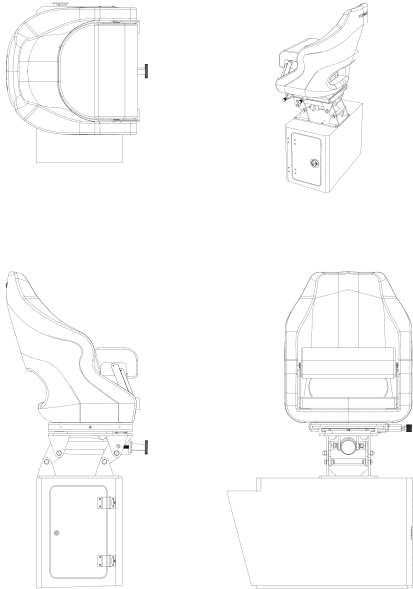

1. Standard Seat:

2100HT Standard

SKU: STD

Finish	Raw Aluminium, Nyalic if optioned
Chair	Flyfin sports with bolster
Swivel	Stainless non locking
Location	Port or Starboard
Cooler opening	H600xW500xL300mm(In the seat)
Standard on 2100HT	
Cooler not included	

2. Standard Seat + Storage:

2100HT

SKU: STDS

Finish	Raw Aluminium, Nyalic if optioned
Chair	Flyfin sports with bolster
Swivel	Stainless Steel non locking
Latch	Stainless steel, Compression
Hinges	Stainless steel recessed
Note:	Standard on 2100AMPH
Location	Port or Starboard

3. Standard Seat + storage + Suspension:

2100HT

SKU: STDSS

Finish	Raw Aluminium, Nyalic if optioned
Chair	Flyfin sports with bolster
Swivel	Stainless Steel non locking
Latch	Stainless steel, Compression
Hinges	Stainless steel recessed
Suspension base	Scandinavian Base, swivel & slide adjustable compression
Location	Port or Starboard