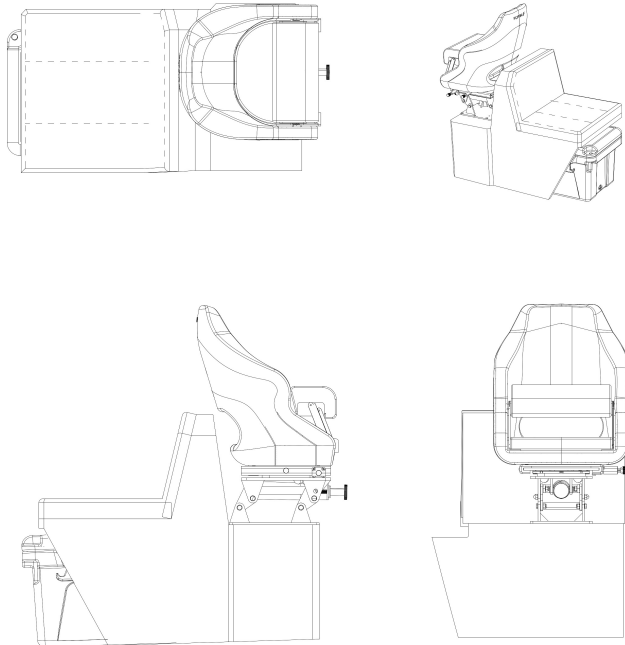

2. Standard Seat + Storage:

2100HT

SKU: STDS

Finish	Raw Aluminium, Nyalic if optioned
Chair	Flyfin sports with bolster
Swivel	Stainless Steel non locking
Latch	Stainless steel, Compression
Hinges	Stainless steel recessed
Note:	Standard on 2100AMPH
Location	Port or Starboard

3. Standard Seat + storage + Suspension:

2100HT

SKU: STDSS

Finish	Raw Aluminium, Nyalic if optioned
Chair	Flyfin sports with bolster
Swivel	Stainless Steel non locking
Latch	Stainless steel, Compression
Hinges	Stainless steel recessed
Suspension base	Scandinavian Base, swivel & slide adjustable compression
Location	Port or Starboard

4. King & Queen + Cooler:

2100HT

SKU: KQCB

Finish	Satin Black, White Gloss
Chair	Flyfin sports with bolster
Cooler opening	H420xL1040x580Wmm
Rear facing seat	Slate grey with stitching
Location	Port or Starboard
Cooler not included	

5. King & Queen + Cooler + Suspension:

2100HT

SKU: KQCBS

Finish	Satin Black, White Gloss
Chair	Flyfin sports with bolster
Cooler opening	H420xL1040x580Wmm
Rear Queen seat	Slate grey with stitching
Suspension base	Scandinavian Base, Swivel & slide Adjustable compression
Location	Port or Starboard
Cooler not included	