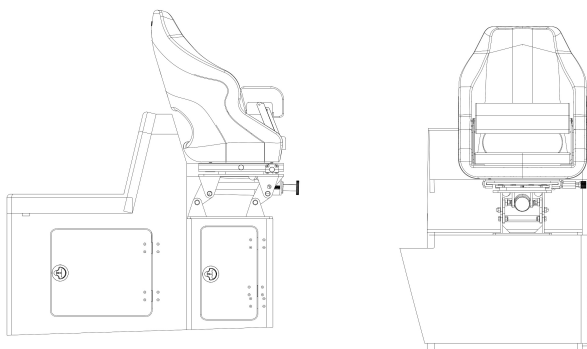

7. King & Queen Storage:

2100HT

SKU: KQS

Finish	Satin Black, White Gloss
Chair	Flyfin sports with bolster
Rear Queen seat	Slate grey with stitching
Latch	Stainless steel, Compression
Hinges	Stainless steel recessed
Compartments	2
Location	Port or Starboard

8. King & Queen Storage + Suspension:

2100HT

SKU: KQSS

Finish	Satin Black, White Gloss
Chair	Flyfin sports with bolster
Rear Queen seat	Slate grey with stitching
Latch	Stainless steel, Compression
Hinges	Stainless steel recessed
Compartments	2
Note	Swing up foot rest with cushion
Location	Port or Starboard