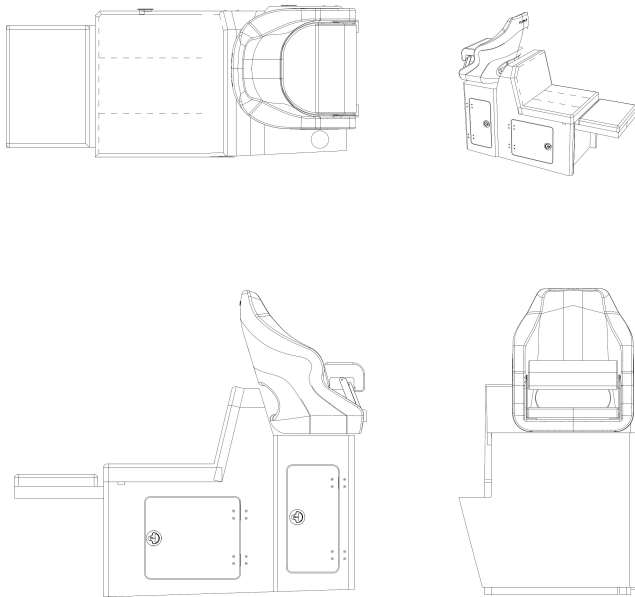

6. King & Queen Storage + Cooler:

2100HT

SKU: KQSCBS

Finish	Satin Black, White Gloss
Chair	Flyfin sports with bolster
Chilly bin opening	H420xL700x580Wmm
Rear Queen seat	Slate grey with stitching
Latch	Stainless steel, Compression
Hinges	Stainless steel recessed
Location	Port or Starboard
Cooler not included	

7. King & Queen Storage:

2100HT

SKU: KQS

Finish	Satin Black, White Gloss
Chair	Flyfin sports with bolster
Rear Queen seat	Slate grey with stitching
Latch	Stainless steel, Compression
Hinges	Stainless steel recessed
Compartments	2
Location	Port or Starboard

8. King & Queen Storage + Suspension:

2100HT

SKU: KQSS

Finish	Satin Black, White Gloss
Chair	Flyfin sports with bolster
Rear Queen seat	Slate grey with stitching
Latch	Stainless steel, Compression
Hinges	Stainless steel recessed
Compartments	2
Note	Swing up foot rest with cushion
Location	Port or Starboard

9. King & Queen Storage Flip Up Foot rest:

2100HT

SKU: KQSF

Finish	Satin Black, White Gloss
Chair	Flyfin sports with bolster
Rear facing seat	Slate grey with stitching
Latch	Stainless steel, Compression
Hinges	Stainless steel recessed
Compartments	2
Note	Swing up foot rest with cushion
Location	Port or Starboard