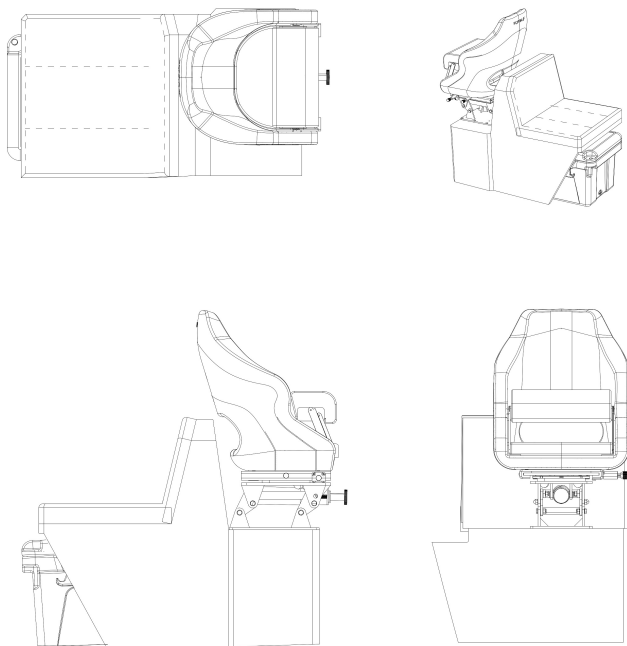

1. Standard Seat:

2100HT Standard

SKU: STD

Finish	Raw Aluminium, Nyalic if optioned
Chair	Flyfin sports with bolster
Swivel	Stainless non locking
Location	Port or Starboard
Cooler opening	H600xW500xL300mm(In the seat)
Standard on 2100HT	
Cooler not included	

2. Standard Seat + Storage:

2100HT

SKU: STDS

Finish	Raw Aluminium, Nyalic if optioned
Chair	Flyfin sports with bolster
Swivel	Stainless Steel non locking
Latch	Stainless steel, Compression
Hinges	Stainless steel recessed
Note:	Standard on 2100AMPH
Location	Port or Starboard

3. Standard Seat + storage + Suspension:

2100HT

SKU: STDSS

Finish	Raw Aluminium, Nyalic if optioned
Chair	Flyfin sports with bolster
Swivel	Stainless Steel non locking
Latch	Stainless steel, Compression
Hinges	Stainless steel recessed
Suspension base	Scandinavian Base, swivel & slide adjustable compression
Location	Port or Starboard

4. King & Queen + Cooler:

2100HT

SKU: KQCB

Finish	Satin Black, White Gloss
Chair	Flyfin sports with bolster
Cooler opening	H420xL1040x580Wmm
Rear facing seat	Slate grey with stitching
Location	Port or Starboard
Cooler not included	