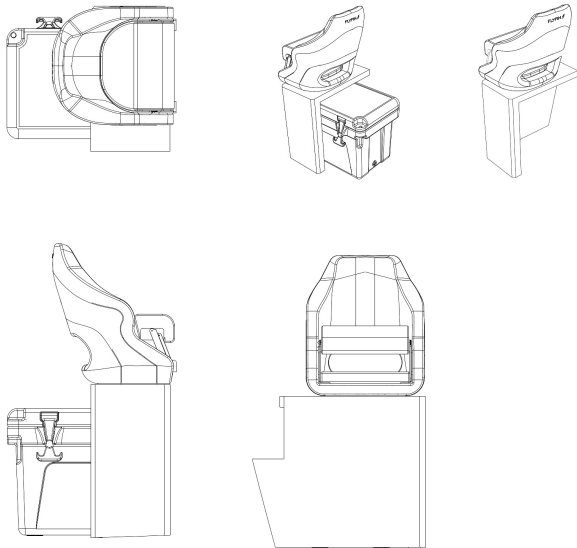

S EATING OPTIONS

2100 MODEL

Choose from various styles and configurations to suit your boating needs.

FLYFIN Boats
54 Enterprise, Papamoa
3118, New Zealand

Seat Configuration
Available for all models.

2100 Model

1. Standard Seat:

2100HT Standard

SKU: STD

Finish	Raw Aluminium, Nyalic if optioned
Chair	Flyfin sports with bolster
Swivel	Stainless non locking
Location	Port or Starboard
Cooler opening	H600xW500xL300mm(In the seat)
Standard on 2100HT	
Cooler not included	

2. Standard Seat + Storage:

2100HT

SKU: STDS

Finish	Raw Aluminium, Nyalic if optioned
Chair	Flyfin sports with bolster
Swivel	Stainless Steel non locking
Latch	Stainless steel, Compression
Hinges	Stainless steel recessed
Note:	Standard on 2100AMPH
Location	Port or Starboard

3. Standard Seat + storage + Suspension:

2100HT

SKU: STDSS

Finish	Raw Aluminium, Nyalic if optioned
Chair	Flyfin sports with bolster
Swivel	Stainless Steel non locking
Latch	Stainless steel, Compression
Hinges	Stainless steel recessed
Suspension base	Scandinavian Base, swivel & slide adjustable compression
Location	Port or Starboard