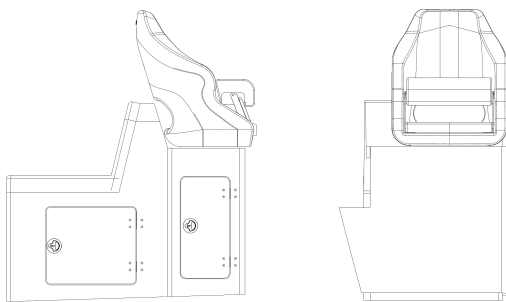

3. Standard Seat + storage + Suspension:

2100HT

SKU: STDSS

Finish	Raw Aluminium, Nyalic if optioned
Chair	Flyfin sports with bolster
Swivel	Stainless Steel non locking
Latch	Stainless steel, Compression
Hinges	Stainless steel recessed
Suspension base	Scandinavian Base, swivel & slide adjustable compression
Location	Port or Starboard

5. King & Queen + Cooler + Suspension:

2100HT

SKU: KQCBS

Finish	Satin Black, White Gloss
Chair	Flyfin sports with bolster
Cooler opening	H420xL1040x580Wmm
Rear Queen seat	Slate grey with stitching
Suspension base	Scandinavian Base, Swivel & slide Adjustable compression
Location	Port or Starboard
Cooler not included	

6. King & Queen Storage + Cooler:

2100HT

SKU: KQSCBS

Finish	Satin Black, White Gloss
Chair	Flyfin sports with bolster
Chilly bin opening	H420xL700x580Wmm
Rear Queen seat	Slate grey with stitching
Latch	Stainless steel, Compression
Hinges	Stainless steel recessed
Location	Port or Starboard
Cooler not included	

7. King & Queen Storage:

2100HT

SKU: KQS

Finish	Satin Black, White Gloss
Chair	Flyfin sports with bolster
Rear Queen seat	Slate grey with stitching
Latch	Stainless steel, Compression
Hinges	Stainless steel recessed
Compartments	2
Location	Port or Starboard