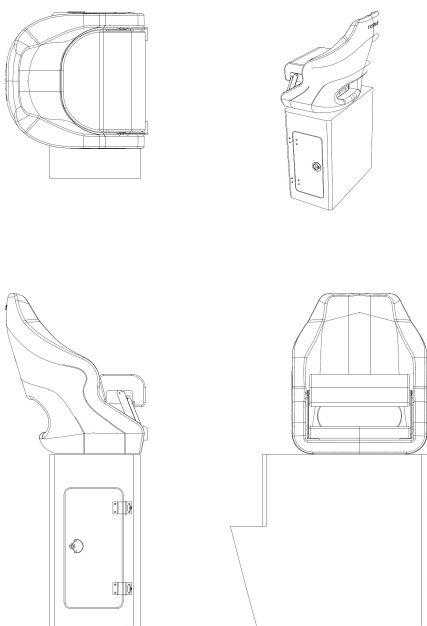

1. Standard Seat:

2100HT Standard

SKU: STD

Finish	Raw Aluminium, Nyalic if optioned
Chair	Flyfin sports with bolster
Swivel	Stainless non locking
Location	Port or Starboard
Cooler opening	H600xW500xL300mm(In the seat)
Standard on 2100HT	
Cooler not included	

2. Standard Seat + Storage:

2100HT

SKU: STDS

Finish	Raw Aluminium, Nyalic if optioned
Chair	Flyfin sports with bolster
Swivel	Stainless Steel non locking
Latch	Stainless steel, Compression
Hinges	Stainless steel recessed
Note:	Standard on 2100AMPH
Location	Port or Starboard

3. Standard Seat + storage + Suspension:

2100HT

SKU: STDSS

Finish	Raw Aluminium, Nyalic if optioned
Chair	Flyfin sports with bolster
Swivel	Stainless Steel non locking
Latch	Stainless steel, Compression
Hinges	Stainless steel recessed
Suspension base	Scandinavian Base, swivel & slide adjustable compression
Location	Port or Starboard