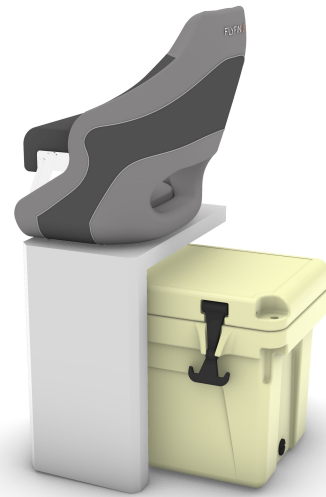

S EATING OPTIONS

2100 MODEL

Choose from various styles and configurations to suit your boating needs.

FLYFIN Boats
54 Enterprise, Papamoa
3118, New Zealand

Seat Configuration
Available for all models.

2100 Model

1. Standard Seat:

2100HT Standard

SKU: STD

Finish	Raw Aluminium, Nyalic if optioned
Chair	Flyfin sports with bolster
Swivel	Stainless non locking
Location	Port or Starboard
Cooler opening	H600xW500xL300mm(In the seat)
Standard on 2100HT	
Cooler not included	

2. Standard Seat + Storage:

2100HT

SKU: STDS

Finish	Raw Aluminium, Nyalic if optioned
Chair	Flyfin sports with bolster
Swivel	Stainless Steel non locking
Latch	Stainless steel, Compression
Hinges	Stainless steel recessed
Note:	Standard on 2100AMPH
Location	Port or Starboard

3. Standard Seat + storage + Suspension:

2100HT

SKU: STDSS

Finish	Raw Aluminium, Nyalic if optioned
Chair	Flyfin sports with bolster
Swivel	Stainless Steel non locking
Latch	Stainless steel, Compression
Hinges	Stainless steel recessed
Suspension base	Scandinavian Base, swivel & slide adjustable compression
Location	Port or Starboard